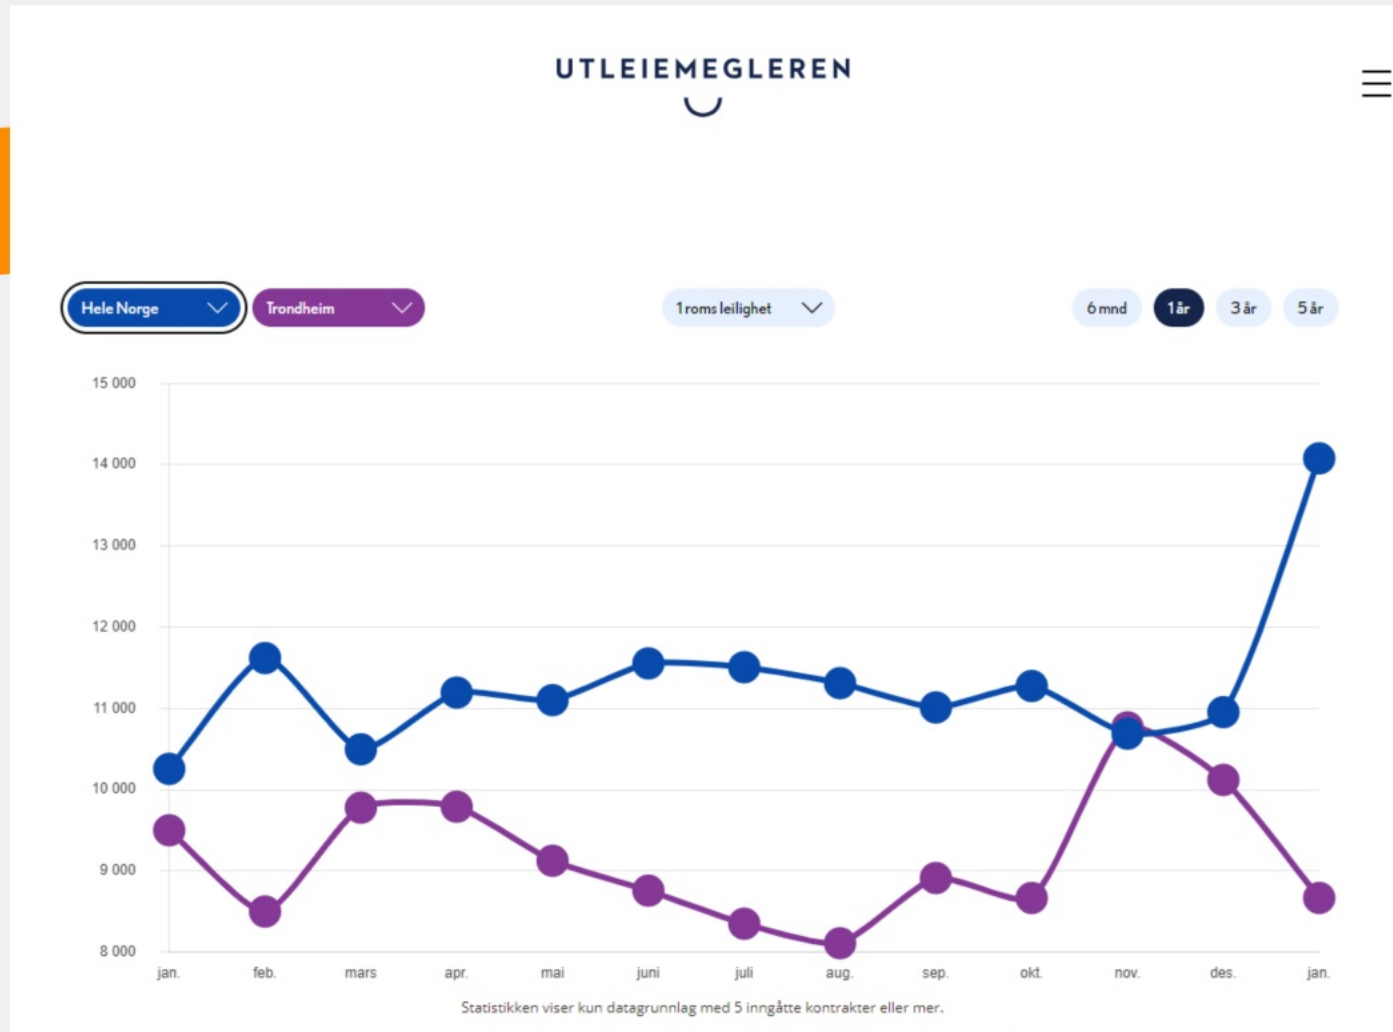

<https://www.utleiemegleren.no/presse/prisstatistikk>